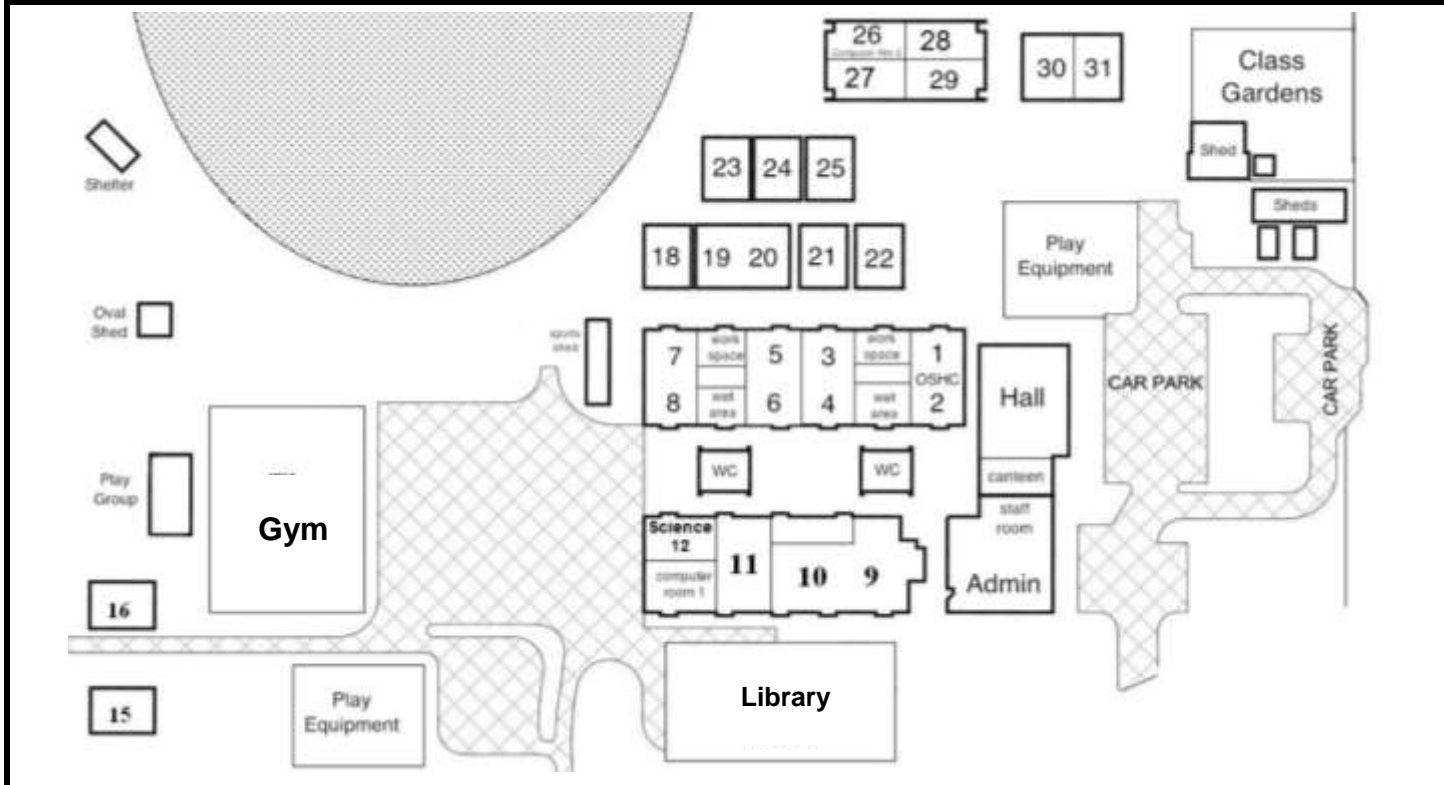

Draft Staff List & Classroom Map 2016

Room	Yr	Name	
3	R	Helen Hodges	shared space
4	R	Liz Nicol	
6	R	Gayle Bennett	
7	5/6	Contract Teacher	shared space
8	5/6	Steve Whitehead	
9	7	Daniel Gehling	shared space
10	7	Nat Hall 3 Days / Contract Teacher 2 Days	
11	6/7	Cass Neller	
18		Study Room	
19	3	Rachael Agaciak	shared space
20	2/3	Kim Long	
21	1	Contract	
22	3/4	Maggie Holloway	
24	3/4	Lisa Bradshaw	
27	2	Wendy Burke	
28	1/2	Carla Cafasso	
29	1	Alison Addle	
30	4/5	Contract	
31	5	Val Crozier	