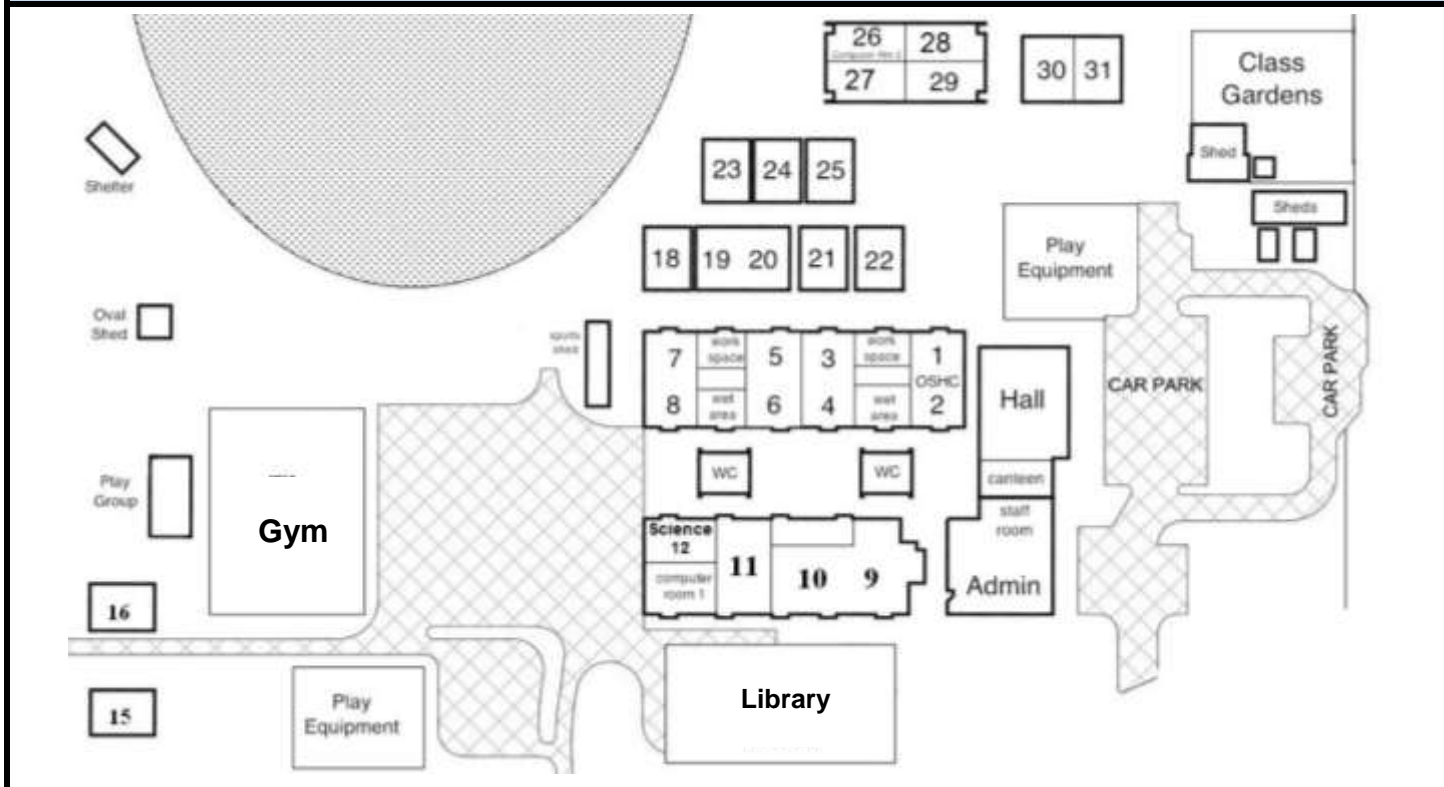

# Staff List & Classroom Map 2016

Room	Yr	Name	
3	R	Helen Hodges	shared space
4	R	Liz Nicol	
6	R	Gayle Bennett	
7	5/6	Graeme Wheaton	shared space
8	5/6	Steve Whitehead	
9	7	Daniel Gehling	shared space
10	7	Nat Hall / David Lawton 2 Days	
11	6/7	Cass Neller	
18		Study Room	
19	3	Rachael Agaciak	shared space
20	2/3	Kim Long	
21	1	Kate Baulderstone	
22	3/4	Maggie Holloway	
24	3/4	Lisa Bradshaw	
27	2	Wendy Burke	
28	1/2	Carla Cafasso	
29	1	Alison Addle	
30	4/5	Katrin Ravlich	
31	5	Val Crozier	